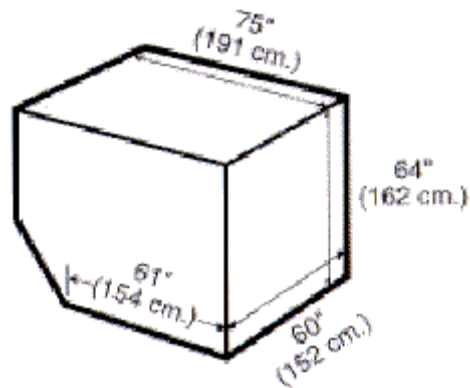

Ocean Container Dimensions

STANDARD 20'		
INSIDE LENGTH	19'4"	5.89 m
INSIDE WIDTH	7'8"	2.33 m
INSIDE HEIGHT	7'10"	2.38 m
DOOR WIDTH	7'8"	2.33 m
DOOR HEIGHT	7'6"	2.28 m
CAPACITY	1,172 ft ³	33.18 m ³
TARE WEIGHT	4,916 lb	2,229 kg
MAX. CARGO	47,999 lb	21,727 kg

P9A Lower Deck Pallet

(Equivalent to IATA Type 6)

External Displacement:	242 cu ft/6.9 cu m
Maximum Gross Weight:	7,000 lbs/3,176 kg
Maximum External Dimensions:	(L x W x H) Contoured
	125" x 60" x 63"
	317 cm x 152 cm x 160 cm

LD-11

(Equivalent to IATA Type 6)

Internal Capacity:	242 cu ft/6.9 cu m
Maximum Gross Weight:	7,000 lbs/3,176 kg
Maximum External Dimensions:	(L x W x H) Contoured
	125" x 60" x 64"
	317 cm x 162 cm x 162 cm

LD-8

(Equivalent to IATA Type 6A)

Internal Capacity:	243 cu ft/6.9 cu m
Maximum Gross Weight:	5,400 lb/2,450 kg
Maximum External Dimensions:	(L x W x H) Contoured
	96" x 60" x 64"
	228 cm x 152 cm x 162 cm