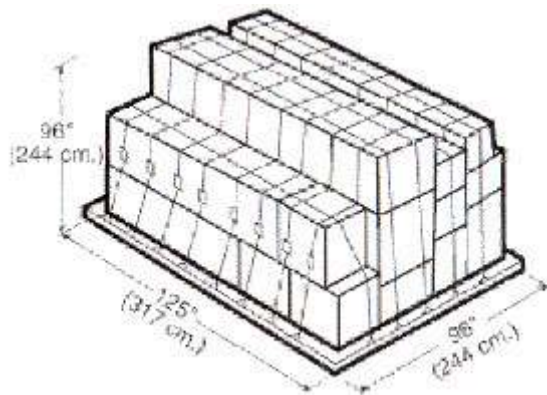

Air Container Dimensions

Main Deck Pallet

(Equivalent to IATA Type 2)

External Displacement:	606 cu ft/17.16 cu m
Maximum Gross Weight:	15,000 lb/6,804 kg
Maximum External Dimensions:	(L x W x H) Contoured
	125" x 96" x 96"
	317cm x 244cm x 244cm