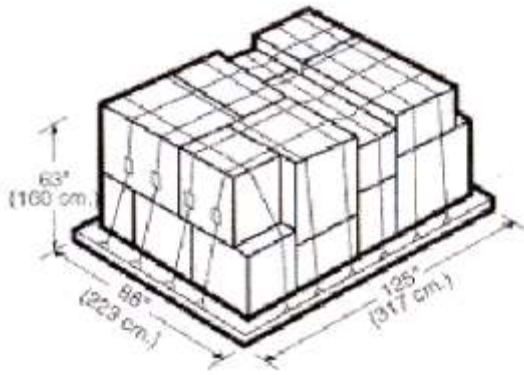

Ocean Container Dimensions

STANDARD 20'		
INSIDE LENGTH	19'4"	5.89 m
INSIDE WIDTH	7'8"	2.33 m
INSIDE HEIGHT	7'10"	2.38 m
DOOR WIDTH	7'8"	2.33 m
DOOR HEIGHT	7'6"	2.28 m
CAPACITY	1,172 ft ³	33.18 m ³
TARE WEIGHT	4,916 lb	2,229 kg
MAX. CARGO	47,999 lb	21,727 kg

	FLAT RACK COLLAPSIBLE 20'		FLAT RACK COLLAPSIBLE 40'	
INSIDE LENGTH	18'6"	5.63 m	39'7"	12.06 m
INSIDE WIDTH	7'3"	2.20 m	6'10"	2.08 m
INSIDE HEIGHT	7'4"	2.23 m	6'5"	1.95 m
TARE WEIGHT	6,061 lb	2,749 kg	12,787 lb	5,800 kg
MAX. CARGO	61,117 lb	27,722 kg	85,800 lb	38,918 kg

	PLATFORM 20'		PLATFORM 40'	
INSIDE LENGTH	19'11"	6.07 m	40'0"	12.19 m
INSIDE WIDTH	8'0"	2.43 m	8'0"	2.43 m
INSIDE HEIGHT	7'4"	2.23 m	6'5"	1.95 m
TARE WEIGHT	6,061 lb	2,749 kg	12,783 lb	5,798 kg
MAX. CARGO	52,896 lb	23,993 kg	66,397 lb	30,117 kg

Air Container Dimensions

Main Deck Pallet

(Equivalent to IATA Type 2)

External Displacement:	606 cu ft/17.16 cu m
Maximum Gross Weight:	15,000 lb/6,804 kg
Maximum External Dimensions:	(L x W x H) Contoured
	125" x 96" x 96"
	317cm x 244cm x 244cm