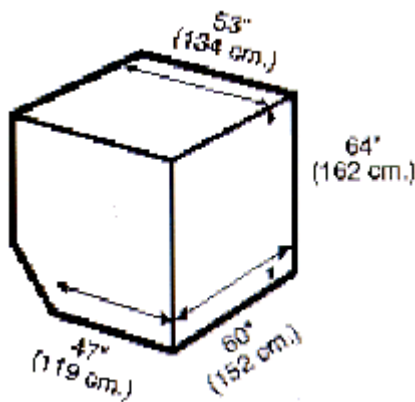

Ocean Container Dimensions

STANDARD 20'		
INSIDE LENGTH	19'4"	5.89 m
INSIDE WIDTH	7'8"	2.33 m
INSIDE HEIGHT	7'10"	2.38 m
DOOR WIDTH	7'8"	2.33 m
DOOR HEIGHT	7'6"	2.28 m
CAPACITY	1,172 ft ³	33.18 m ³
TARE WEIGHT	4,916 lb	2,229 kg
MAX. CARGO	47,999 lb	21,727 kg

P9A Lower Deck Pallet

(Equivalent to IATA Type 6)

External Displacement:	242 cu ft/6.9 cu m
Maximum Gross Weight:	7,000 lbs/3,176 kg
Maximum External Dimensions:	(L x W x H) Contoured
	125" x 60" x 63"
	317 cm x 152 cm x 160 cm

LD-11

(Equivalent to IATA Type 6)

Internal Capacity:	242 cu ft/6.9 cu m
Maximum Gross Weight:	7,000 lbs/3,176 kg
Maximum External Dimensions:	(L x W x H) Contoured
	125" x 60" x 64"
	317 cm x 162 cm x 162 cm

LD-8

(Equivalent to IATA Type 6A)

Internal Capacity:	243 cu ft/6.9 cu m
Maximum Gross Weight:	5,400 lb/2,450 kg
Maximum External Dimensions:	(L x W x H) Contoured
	96" x 60" x 64"
	228 cm x 152 cm x 162 cm