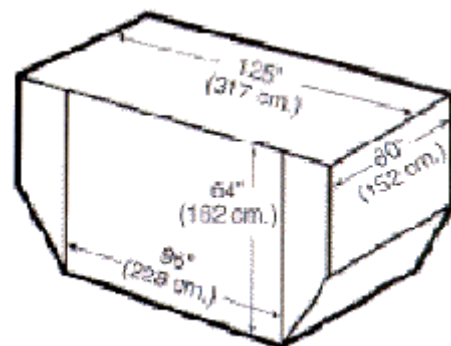

Ocean Container Dimensions

STANDARD 20'		
INSIDE LENGTH	19'4"	5.89 m
INSIDE WIDTH	7'8"	2.33 m
INSIDE HEIGHT	7'10"	2.38 m
DOOR WIDTH	7'8"	2.33 m
DOOR HEIGHT	7'6"	2.28 m
CAPACITY	1,172 ft ³	33.18 m ³
TARE WEIGHT	4,916 lb	2,229 kg
MAX. CARGO	47,999 lb	21,727 kg

LD-7

(Equivalent to IATA Type 5)

External Displacement:	379.9 cu ft/10 cu m
Maximum Gross Weight:	10,200 lb/4,627 kg
Maximum External Dimensions:	(L x W x H) Contoured
	125" x 88" x 63"
	317 cm x 223 cm x 160 cm

P9A Lower Deck Pallet

(Equivalent to IATA Type 6)

External Displacement:	242 cu ft/6.9 cu m
Maximum Gross Weight:	7,000 lbs/3,176 kg
Maximum External Dimensions:	(L x W x H) Contoured
	125" x 60" x 63"
	317 cm x 152 cm x 160 cm

LD-11

(Equivalent to IATA Type 6)

Internal Capacity:	242 cu ft/6.9 cu m
Maximum Gross Weight:	7,000 lbs/3,176 kg
Maximum External Dimensions:	(L x W x H) Contoured
	125" x 60" x 64"
	317 cm x 162 cm x 162 cm