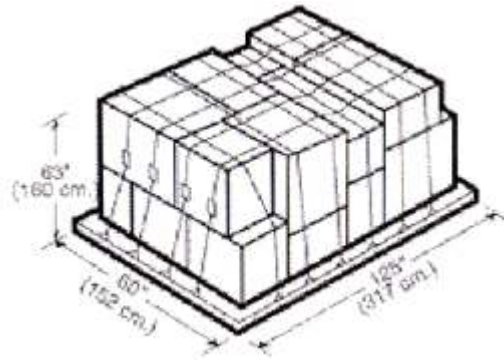

Ocean Container Dimensions

STANDARD 20'		
INSIDE LENGTH	19'4"	5.89 m
INSIDE WIDTH	7'8"	2.33 m
INSIDE HEIGHT	7'10"	2.38 m
DOOR WIDTH	7'8"	2.33 m
DOOR HEIGHT	7'6"	2.28 m
CAPACITY	1,172 ft ³	33.18 m ³
TARE WEIGHT	4,916 lb	2,229 kg
MAX. CARGO	47,999 lb	21,727 kg

	PLATFORM 20'		PLATFORM 40'	
INSIDE LENGTH	19'11"	6.07 m	40'0"	12.19 m
INSIDE WIDTH	8'0"	2.43 m	8'0"	2.43 m
INSIDE HEIGHT	7'4"	2.23 m	6'5"	1.95 m
TARE WEIGHT	6,061 lb	2,749 kg	12,783 lb	5,798 kg
MAX. CARGO	52,896 lb	23,993 kg	66,397 lb	30,117 kg

Air Container Dimensions

Main Deck Pallet

(Equivalent to IATA Type 2)

External Displacement:	606 cu ft/17.16 cu m
Maximum Gross Weight:	15,000 lb/6,804 kg
Maximum External Dimensions:	(L x W x H) Contoured
	125" x 96" x 96"
	317cm x 244cm x 244cm

LD-7

(Equivalent to IATA Type 5)

External Displacement:	379.9 cu ft/10 cu m
Maximum Gross Weight:	10,200 lb/4,627 kg
Maximum External Dimensions:	(L x W x H) Contoured
	125" x 88" x 63"
	317 cm x 223 cm x 160 cm