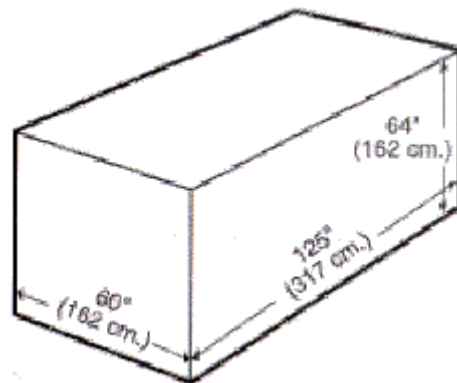

Ocean Container Dimensions

STANDARD 20'		
INSIDE LENGTH	19'4"	5.89 m
INSIDE WIDTH	7'8"	2.33 m
INSIDE HEIGHT	7'10"	2.38 m
DOOR WIDTH	7'8"	2.33 m
DOOR HEIGHT	7'6"	2.28 m
CAPACITY	1,172 ft ³	33.18 m ³
TARE WEIGHT	4,916 lb	2,229 kg
MAX. CARGO	47,999 lb	21,727 kg

Air Container Dimensions

Main Deck Pallet

(Equivalent to IATA Type 2)

External Displacement:	606 cu ft/17.16 cu m
Maximum Gross Weight:	15,000 lb/6,804 kg
Maximum External Dimensions:	(L x W x H) Contoured
	125" x 96" x 96"
	317cm x 244cm x 244cm

LD-7

(Equivalent to IATA Type 5)

External Displacement:	379.9 cu ft/10 cu m
Maximum Gross Weight:	10,200 lb/4,627 kg
Maximum External Dimensions:	(L x W x H) Contoured
	125" x 88" x 63"
	317 cm x 223 cm x 160 cm

P9A Lower Deck Pallet

(Equivalent to IATA Type 6)

External Displacement:	242 cu ft/6.9 cu m
Maximum Gross Weight:	7,000 lbs/3,176 kg
Maximum External Dimensions:	(L x W x H) Contoured
	125" x 60" x 63"
	317 cm x 152 cm x 160 cm